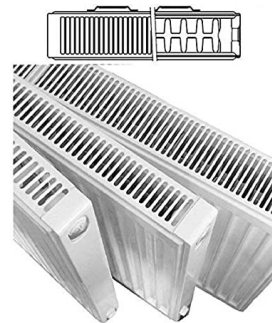

PolyPlumb

Plastic Pipe
15/22/28mm

JG Speedfit

£16.00

£26.00

£12.00

£26.00

LED 4/5/6FT BATTEN

Starting from £18.00

BG NEXUS

VARILIGHT

WHILST STOCKS LAST

All this for
ONLY £435!!!

Fire Rated Downlights

aqua				
Compass WC	Dimensions	Was	NOW	Code
WC inc. Seat	W800 H740 D635	£225	£39	P00842 FBS/BOX
Basin & Pedestal	Dimensions	Was	NOW	Code
550mm 1TH	W550 H830 D440	£115	£39	P00843 FBS/BOX