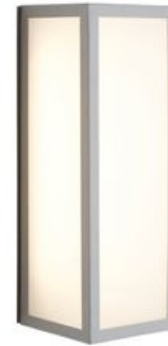

£33.00

HESTIA E27 GLASS PANEL BOX LANTERN

ANTHRACITE
BLACK
SILVER

£60.00

THETIS OPAL GLASS PANEL E27 BOX LANTERN

£40.00

PESSAC 18w IP54 LED BOX FRAME LANTERN 4K

£33.00