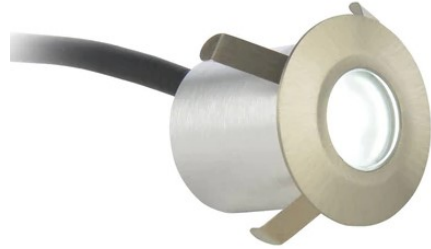

LED PLINTH & DECKING LIGHTS

£16.00

AVAILABLE IN WARM WHITE & COOL WHITE

NO DRIVER REQUIRED

240v LED SINGLE LIGHTS 0.5W WITH 2MTR CABLE